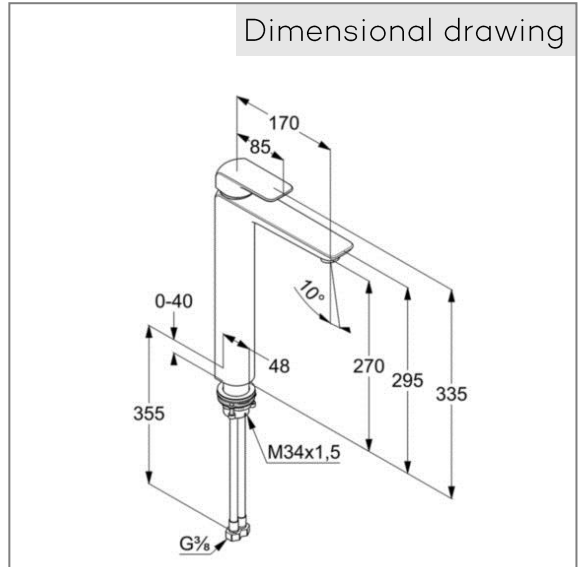

Product: KLUDI AMEO single lever basin mixer
DN 15 height 295mm

Ref.: 412980575

Product description

single lever basin mixer DN 15
single hole mounted
solid lever
ceramic cartridge
aerator M 24 x 1
flow rate 6 l/min at 3 bar
flexible high pressure supply tubes 3/8 inch
rapid installation set

Finishes:
05 chrome

Product picture

Dimensional drawing

Advertisement

single lever basin mixer, manufacturer KLUDI GmbH & Co. KG
KLUDI AMEO item no. 412980575
type: single lever basin mixer height 205 mm, DN 15 / PN 10,
chrome plated brass, solid lever chrome plated metal, ceramic
cartridge, aerator M 24 x 1, flow rate 6 l/min at 3 bar, flexible high
pressure supply tubes 3/8 inch with DVGW / W270 approval, rapid
installation set